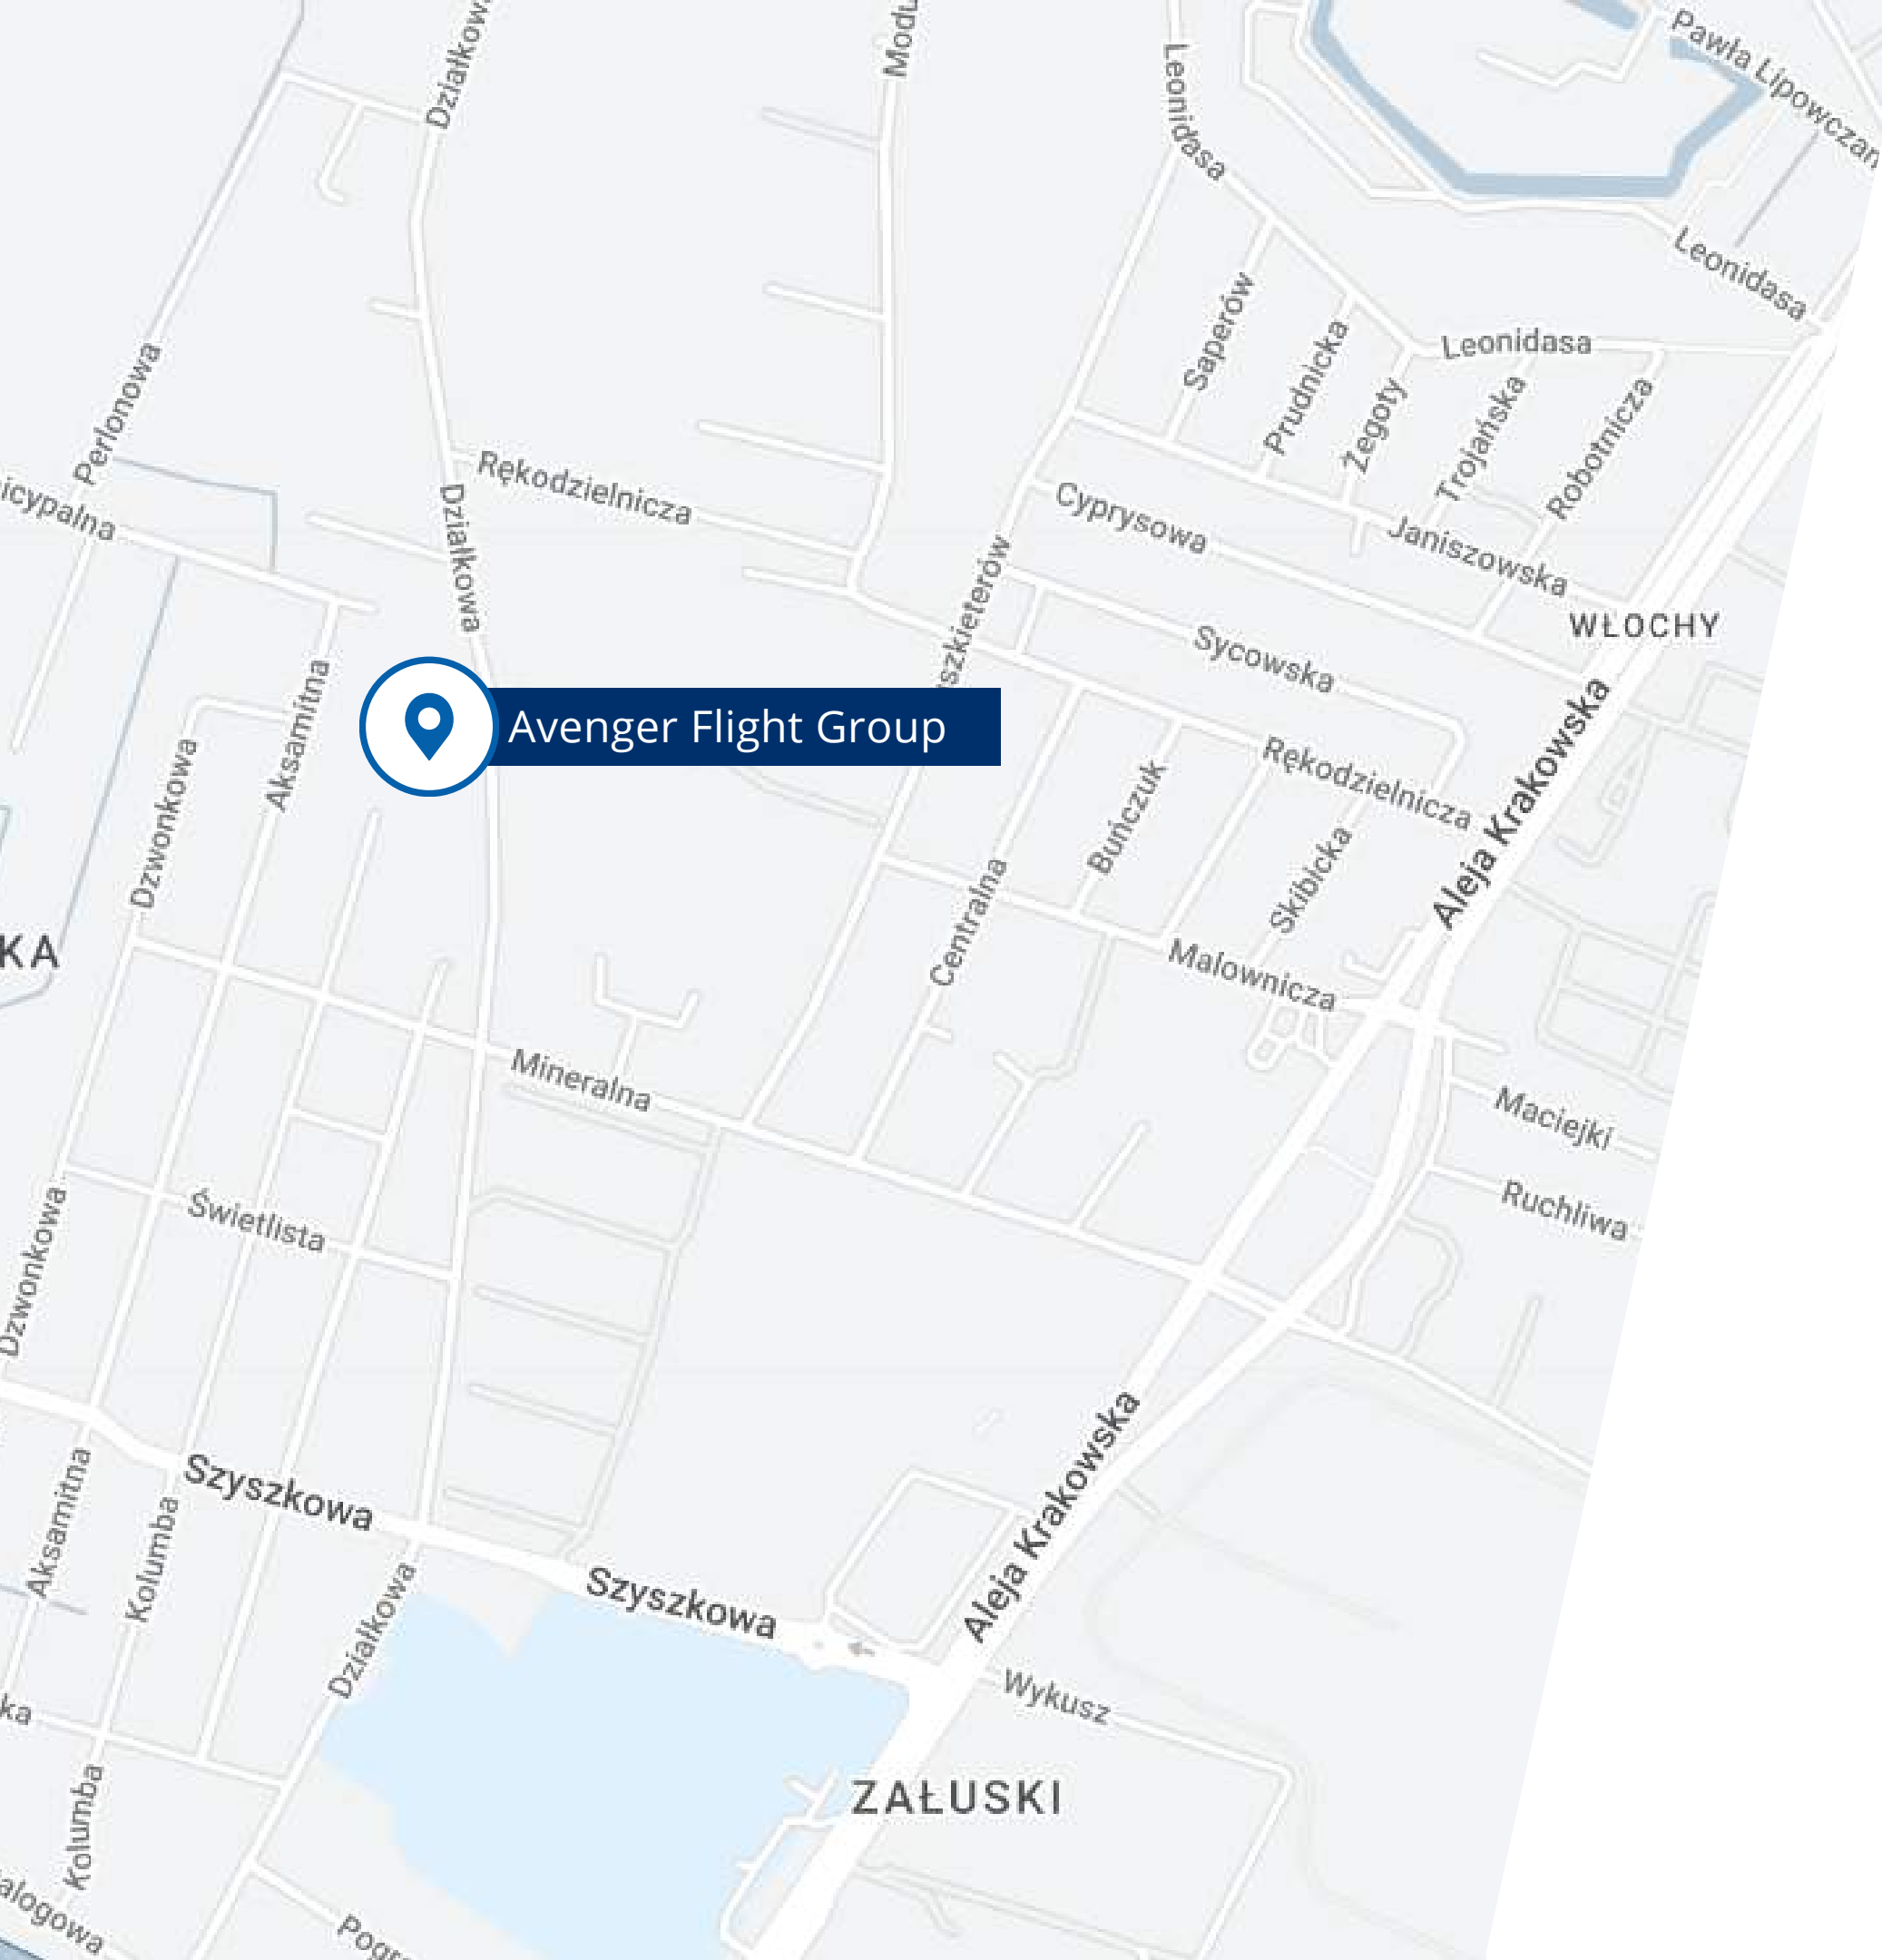

How to Get to the Training Center

From Warsaw airport

AFG Training Center is located just 5.5 km away from Fryderyk Chopin Airport. At the airport you can easily take a taxi outside or ask for Uber. The trip will cost you approximately €10.